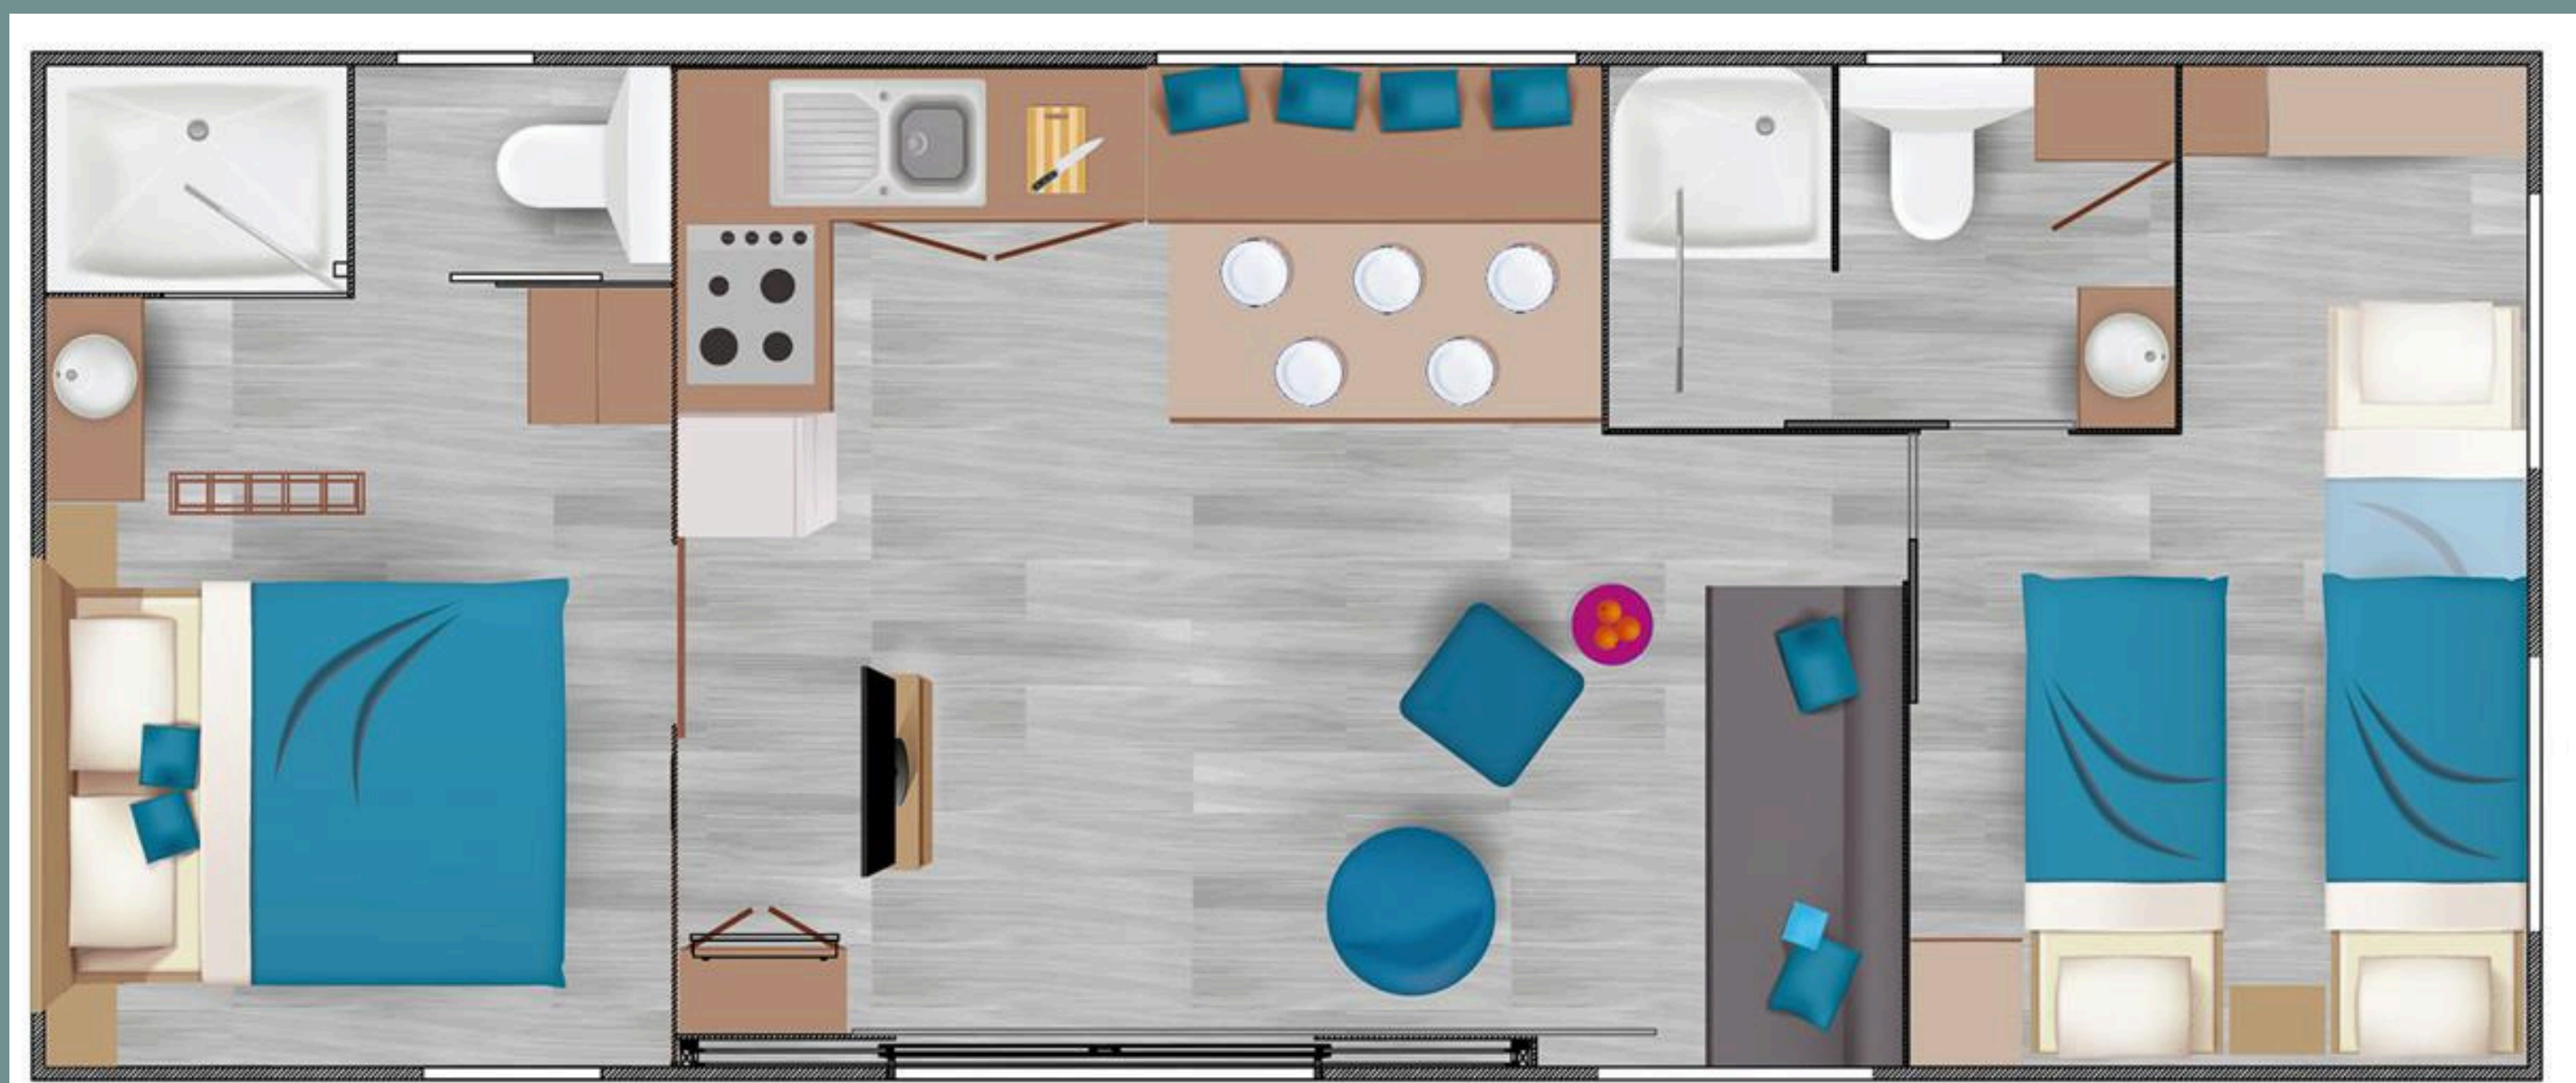

KANI

PREMIUM RANGE - 4 people

CONFORT SERVICE : beds made upon your arrival, bath and pool towels

TV
Dishwasher
Plancha
Air conditioning
Wi-Fi

-  2 bedrooms/3 beds
-  2 bathrooms
-  Unlimited access to Co-working space
-  Relaxation space at the pool: canopy beds

Sheets included

38 m²

Pets not allowed

PEDESTRIAN ZONE

DOMESTIC EQUIPMENT

Fridge/Freezer

Microwave

Gas hob

2 deckchairs

Plancha with gas

1 hamaca

1 shade

BEDROOMS

1 room with 1 bed 160cm x 200cm

1 room with 2 beds 90cm x 190cm

Pillows and blankets included

CANOPY BEDS

Co-working space