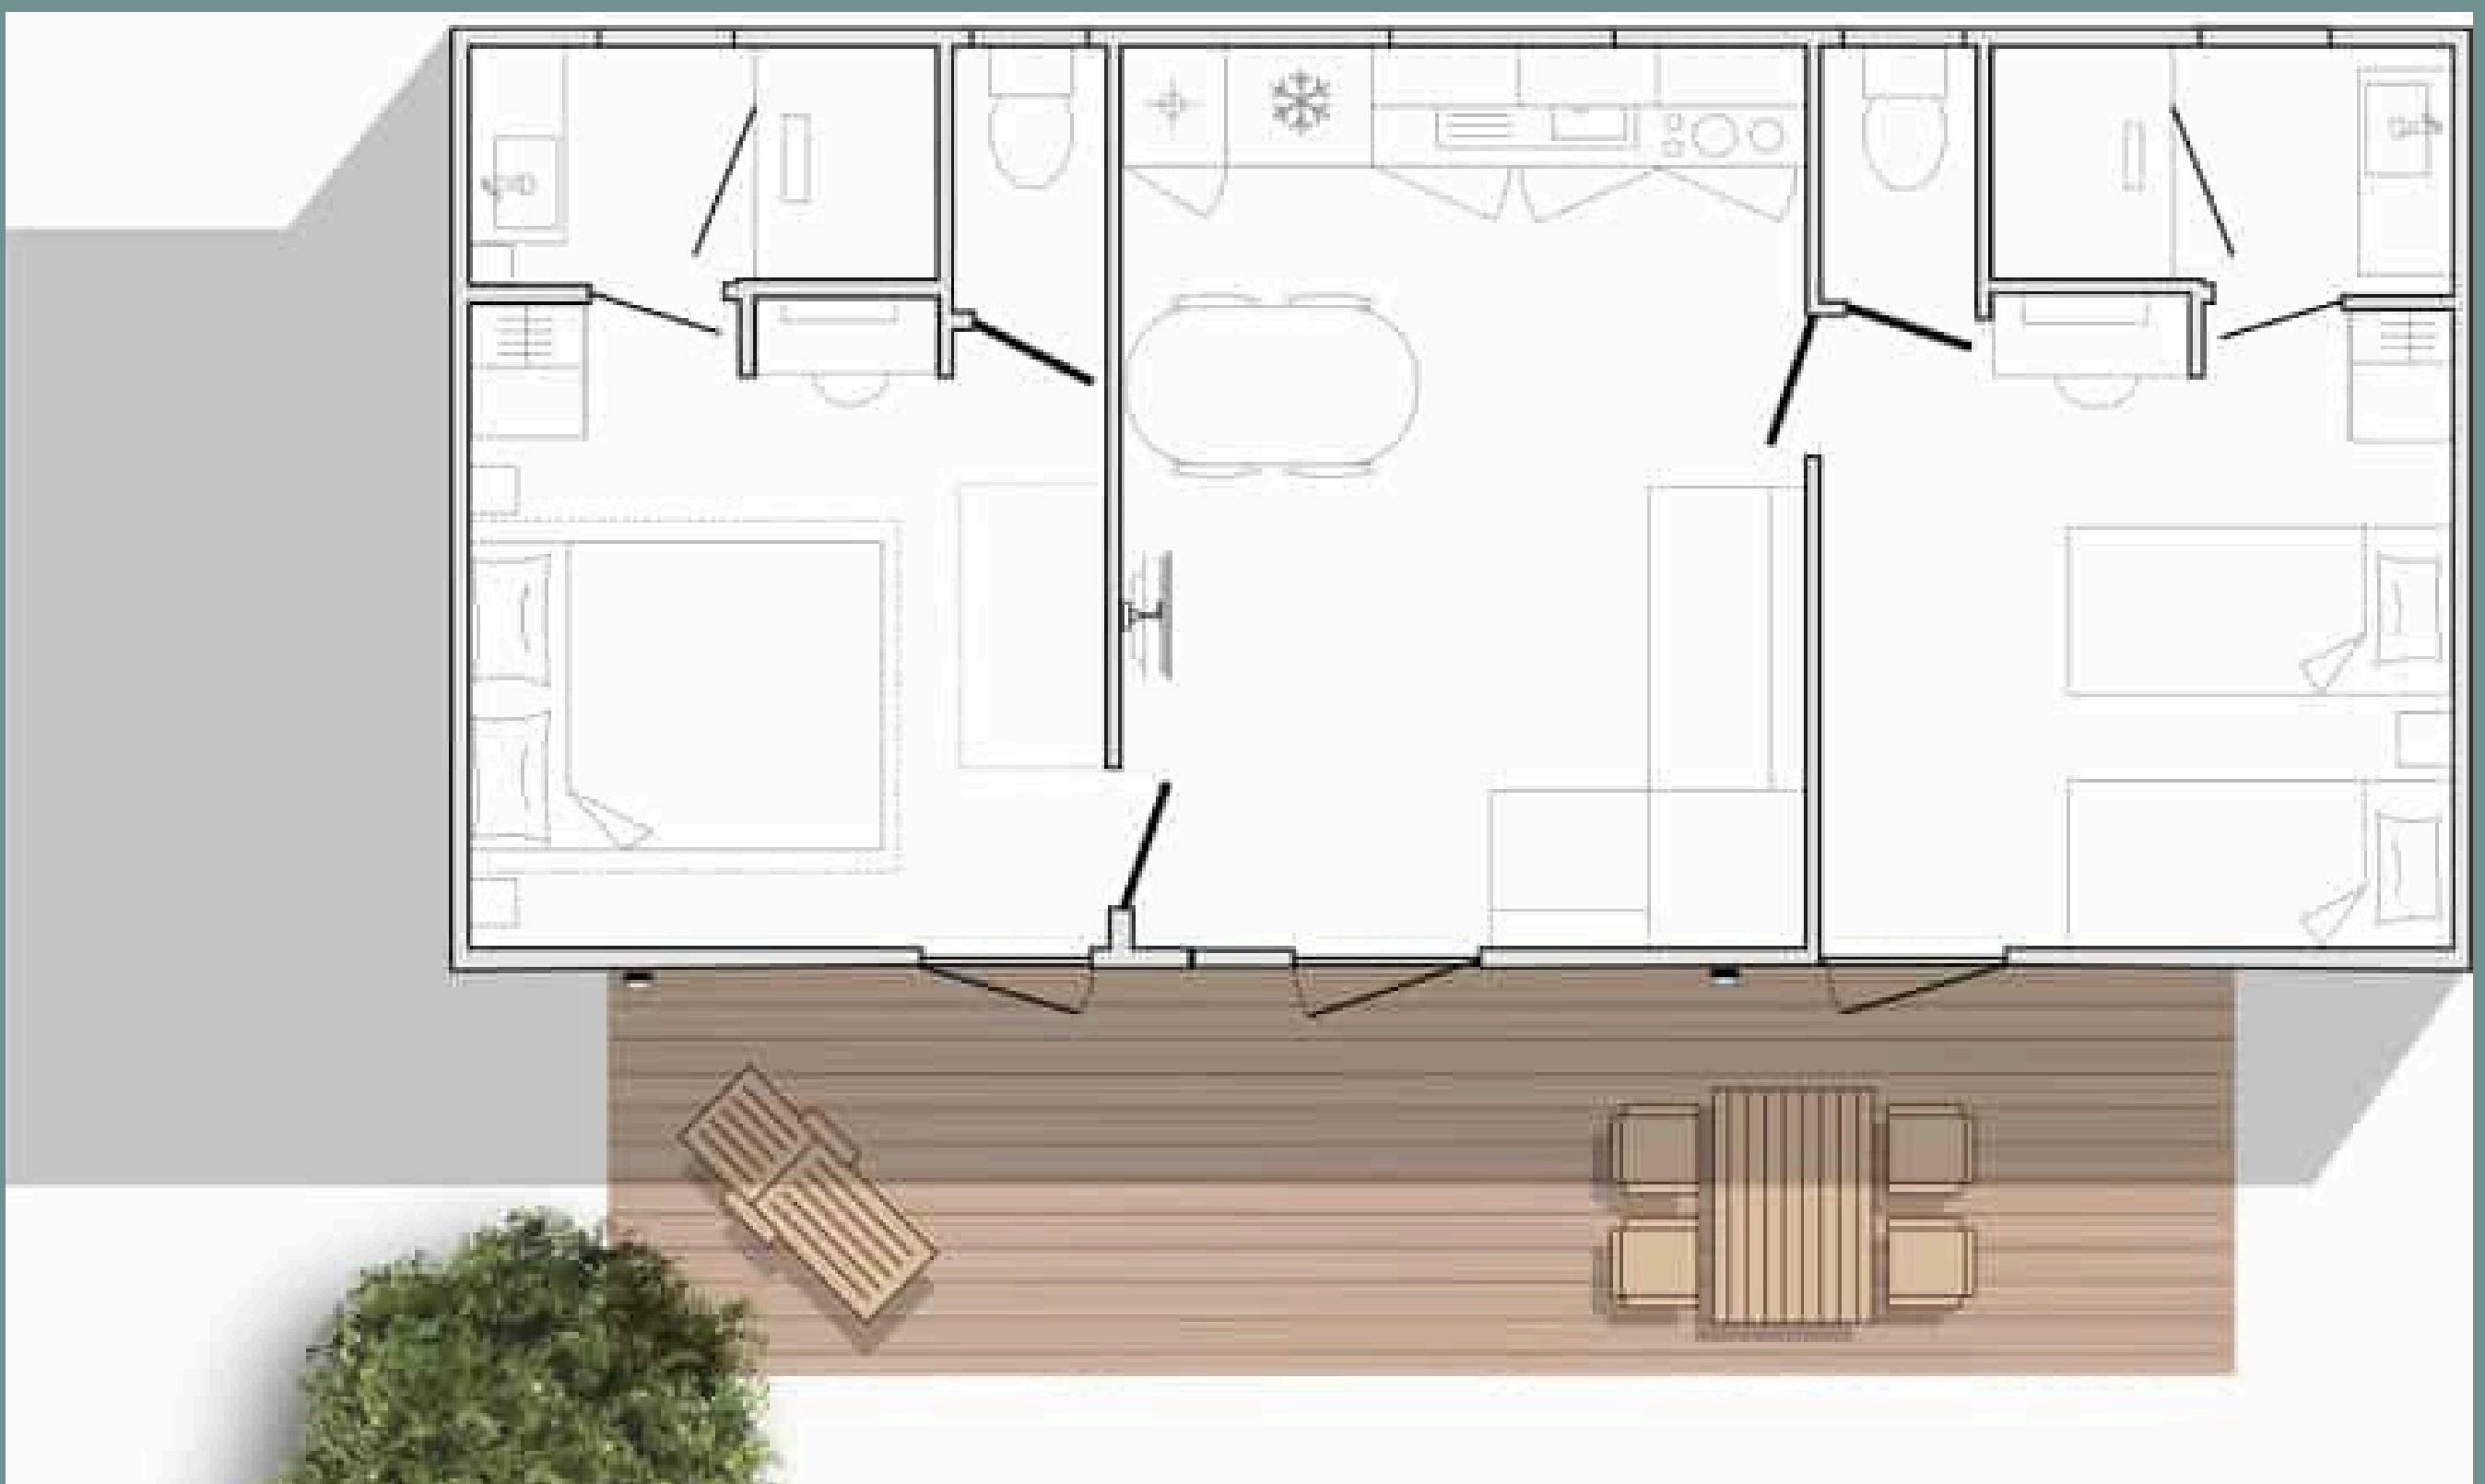

MAYA

LUXURY RANGE - 4 people

COMFORT SERVICE : beds made upon your arrival, bath and pool towels.

TV
Dishwasher
Plancha
Air conditioning
Wi-Fi

-  2 bedrooms/ 2 beds
-  2 bathrooms
-  Unlimited access to co-working space
-  Pool relaxation area: canopy beds

Sheets included

33 m²

Pets not allowed

PEDESTRIAN ZONE

DOMESTIC EQUIPMENT

Fridge/Freezer

Microwave

Gas hob

2 deckchairs

Plancha with gas

1 hammock

1 shade sail

2 bikes for adults

BEDROOMS

2 bedrooms with 2 beds 160cm x 200cm

Pillows and blankets included