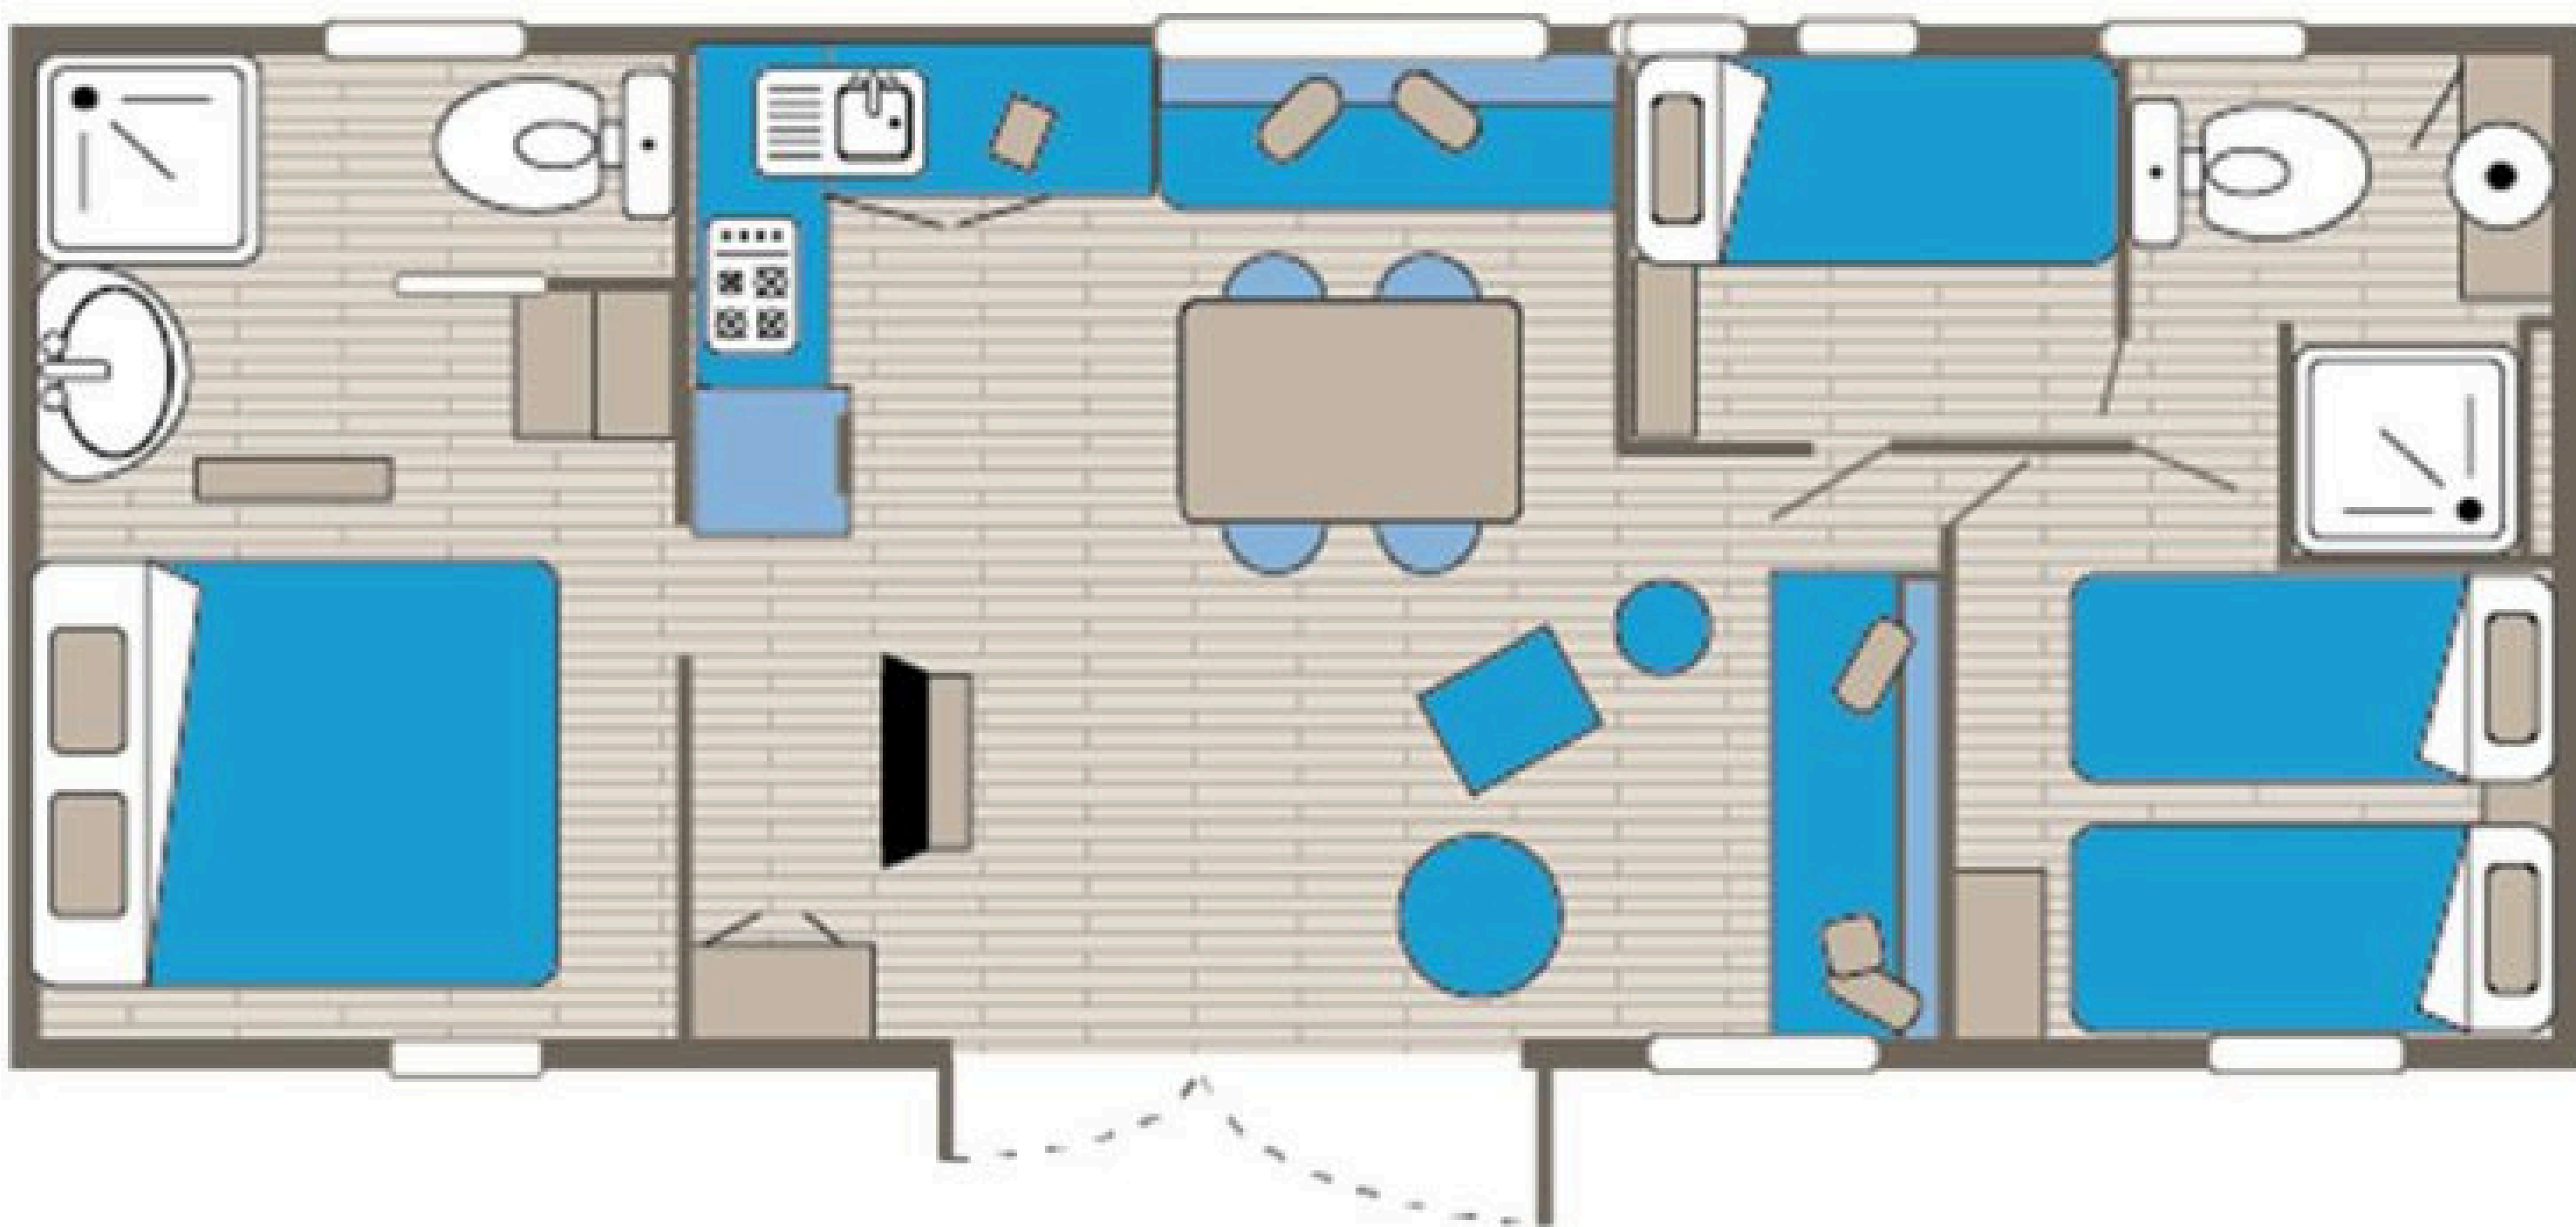

TAOS

PREMIUM RANGE - 6 people

CONFORT SERVICE : beds made upon your arrival, bath and pool towels

TV
Dishwasher
Plancha
Air conditioning
Wi-Fi

-  3 bedrooms / 5 beds
-  2 bathrooms
-  Unlimited access to co-working space
-  Relaxation space at pool : canopy beds

Sheets included

43 m²

Pets not allowed

PEDESTRIAN ZONE

DOMESTIC EQUIPMENT

Fridge/Freezer

Microwave

Gas hob

2 deckchairs

1 plancha with gas

1 shade sail

BEDROOMS

1 room with 1 bed 160cm x 200cm

1 room with 2 beds 90cm x 190cm

1 room with 2 bunkbeds 90cm x 190cm

Pillows and blankets included

CANOPY BEDS

Co-working space