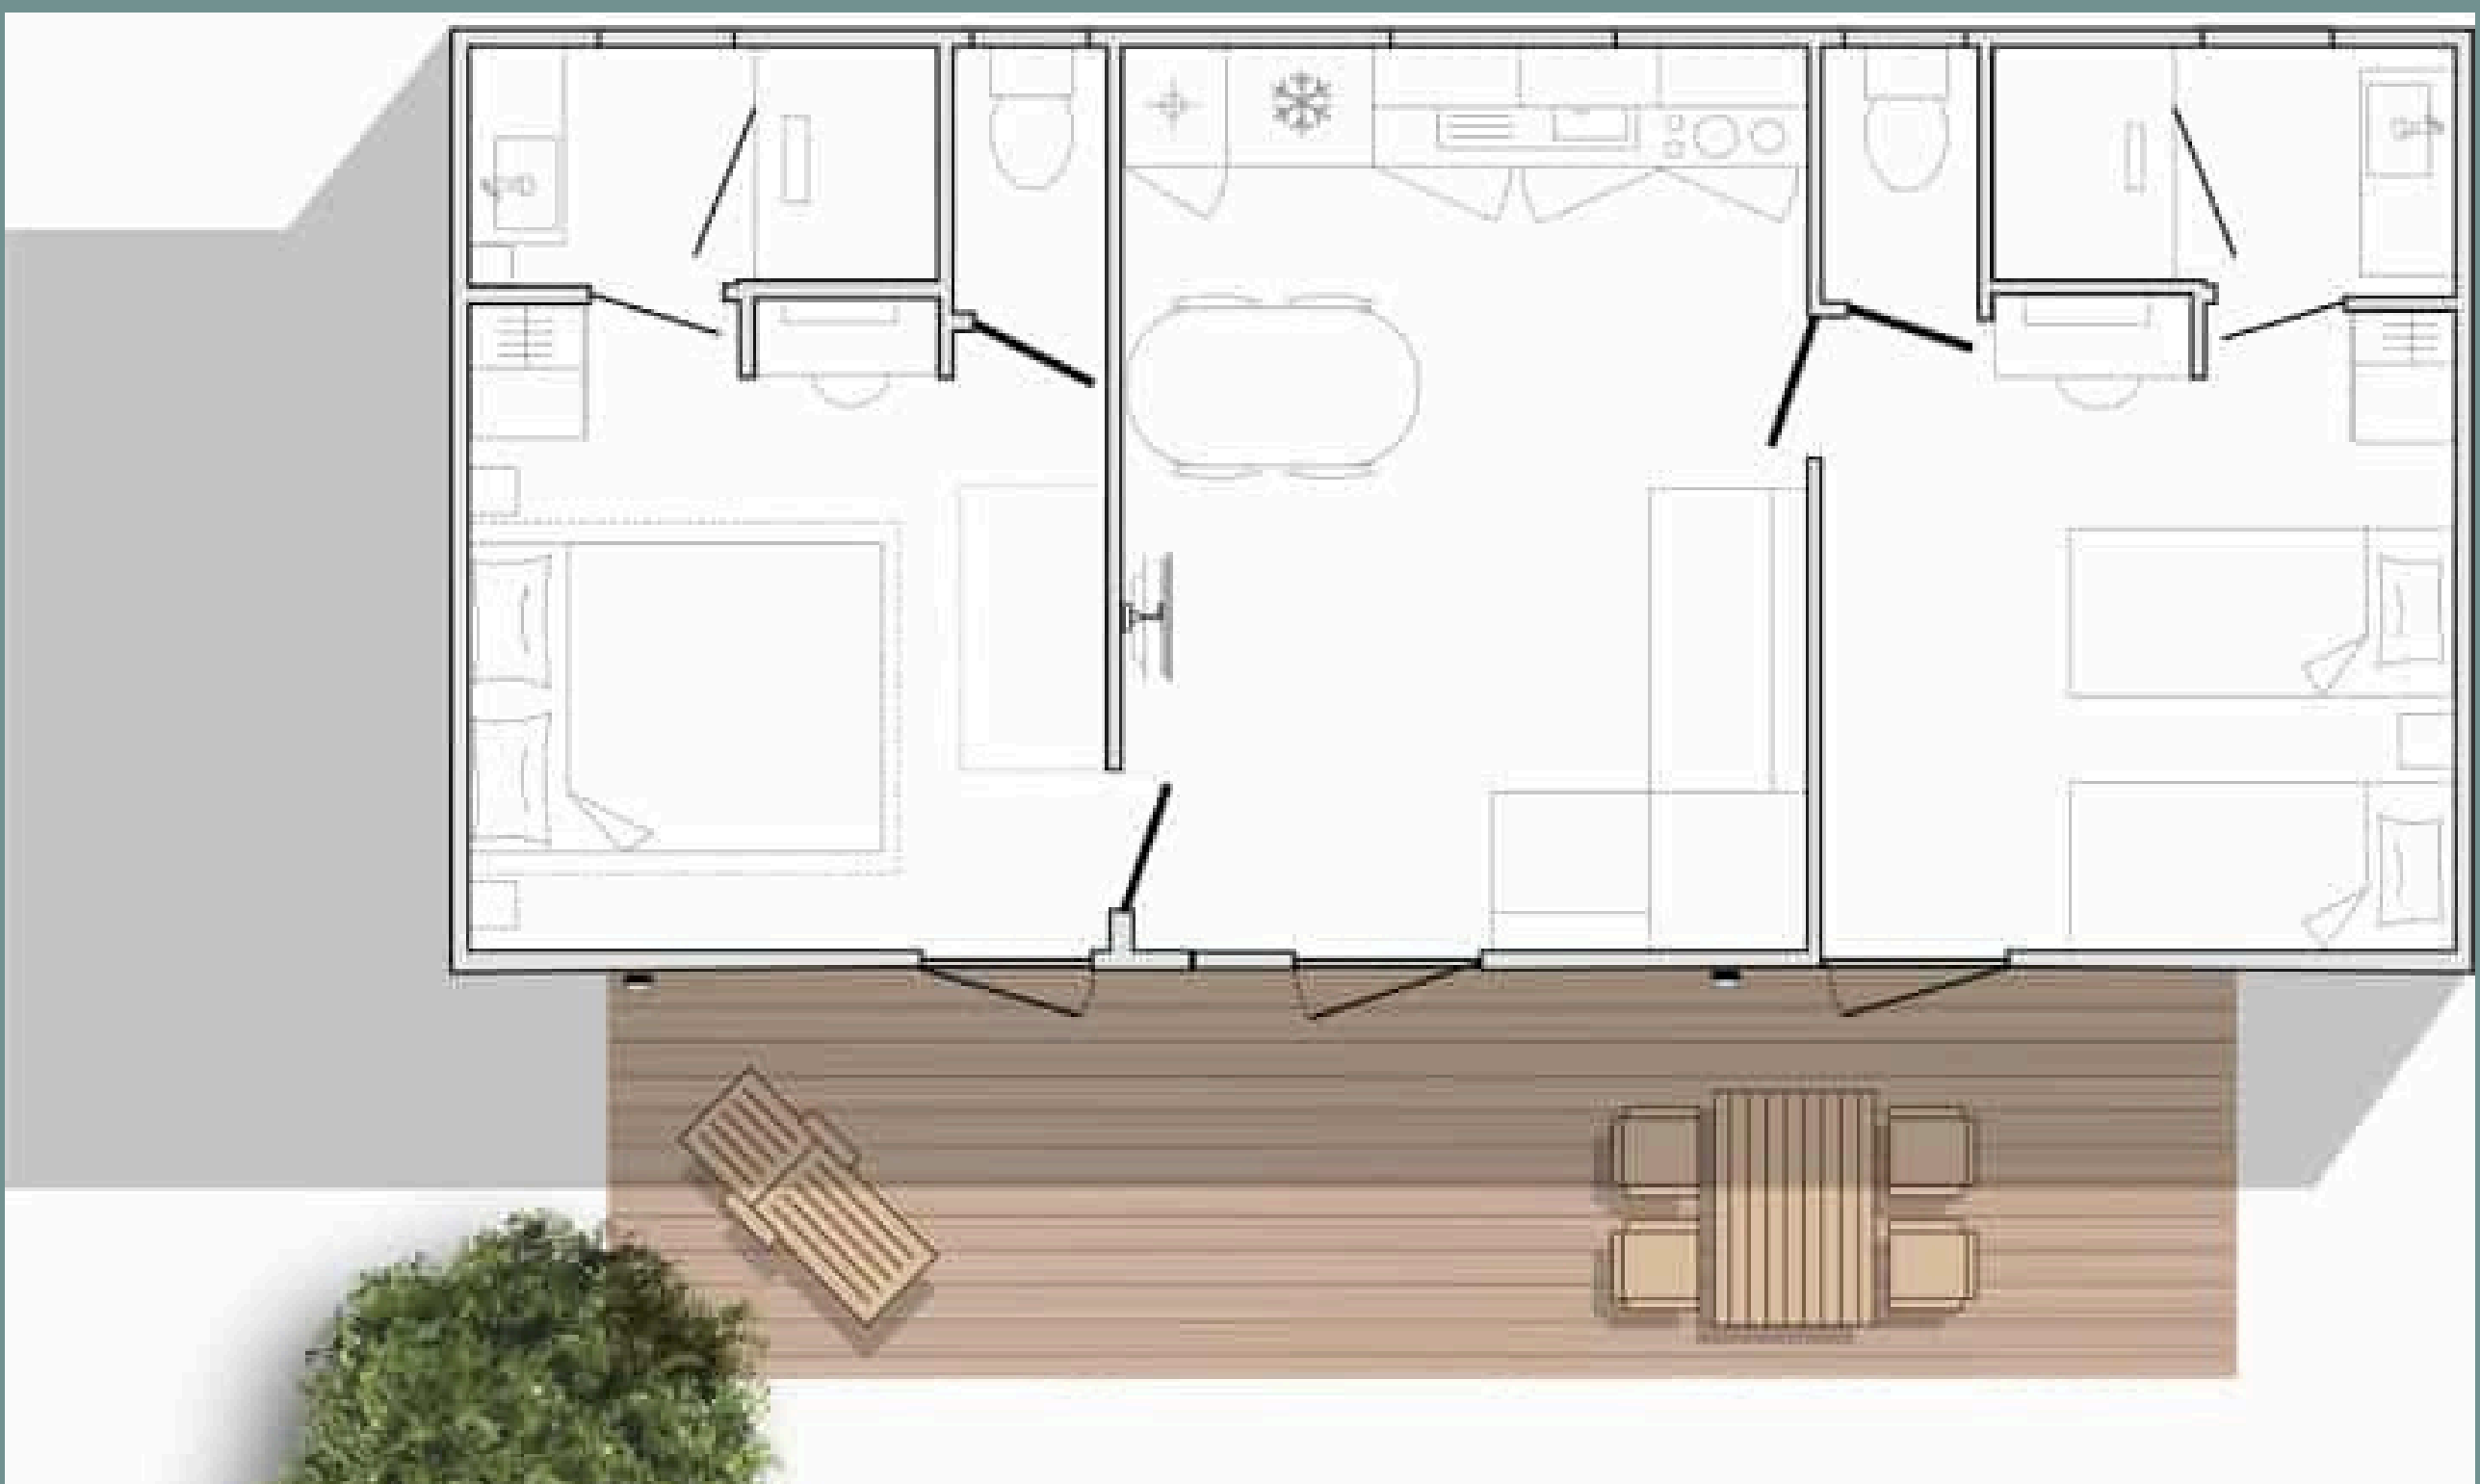

BEDROOMS

2 bedrooms with 2 beds 160cm x 200cm

Pillows and blankets included