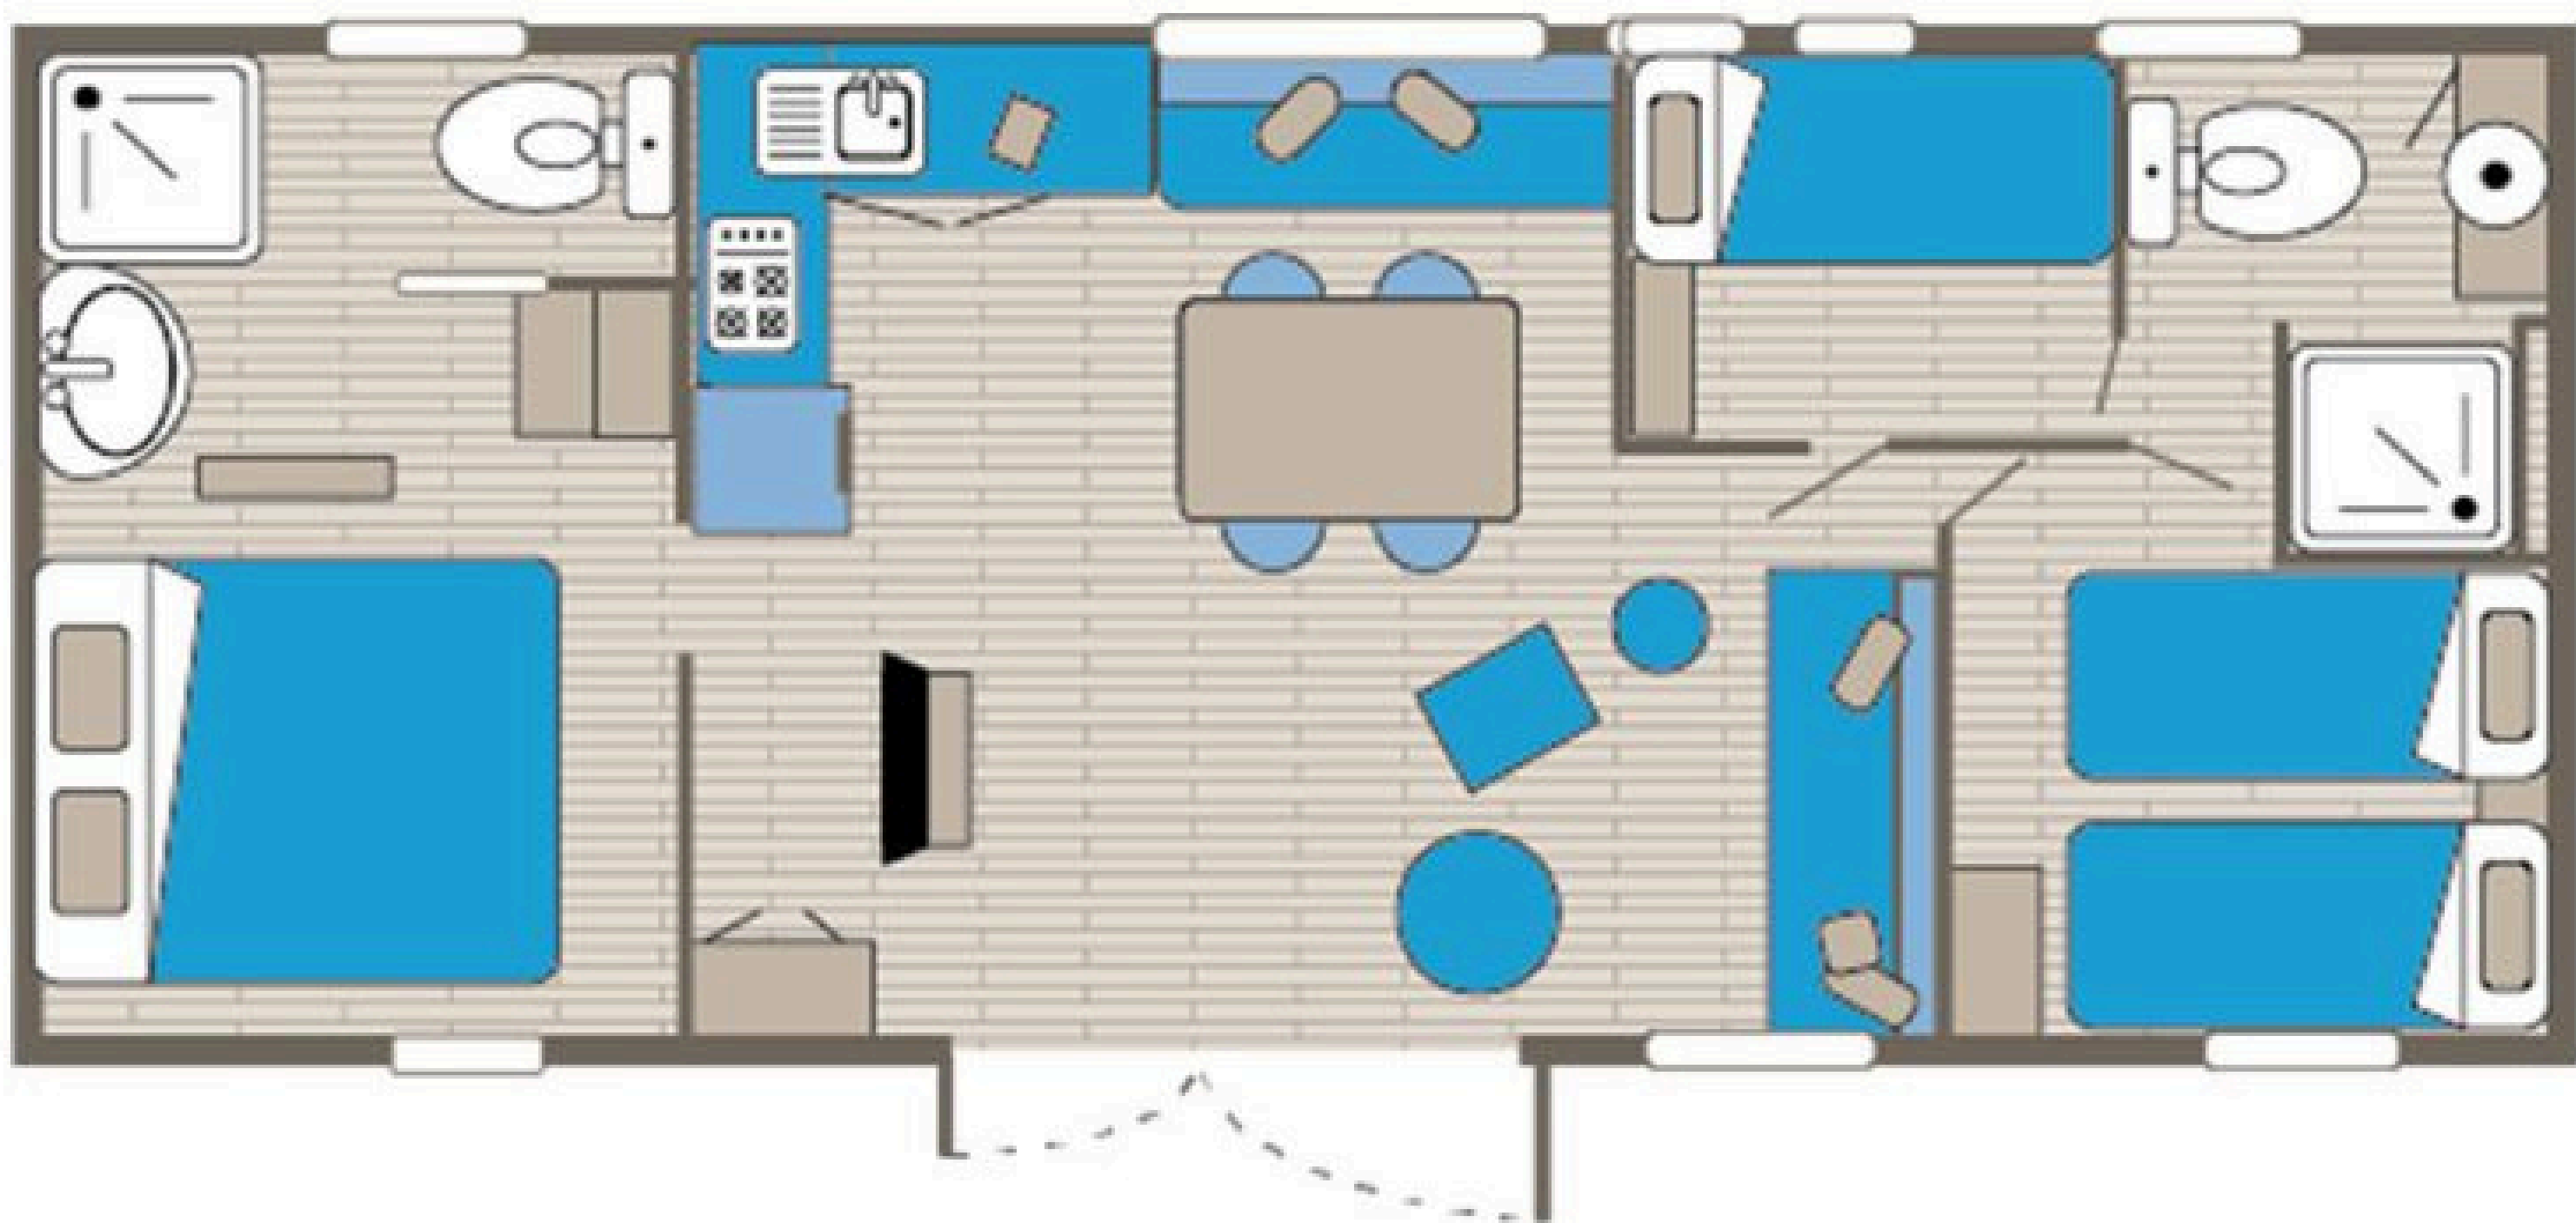

TAOS

PREMIUM RANGE - 6 people

CONFORT SERVICE : beds made upon your arrival, bath and pool towels

TV

Dishwasher

Plancha

Air conditioning

Wi-Fi

 3 bedrooms / 5 beds

 2 bathrooms

 Unlimited access to co-working space

 Relaxation space at pool : canopy beds

Sheets included

43 m²

Pets not allowed

PEDESTRIAN ZONE

Kettle

OUTSIDE

1 table

6 chairs

2 deckchairs

1 plancha with gas

1 shade sail

BEDROOMS

1 room with 1 bed 160cm x 200cm

1 room with 2 beds 90cm x 190cm

1 room with 2 bunkbeds 90cm x 190cm

Pillows and blankets included

CANOPY BEDS

Co-working space